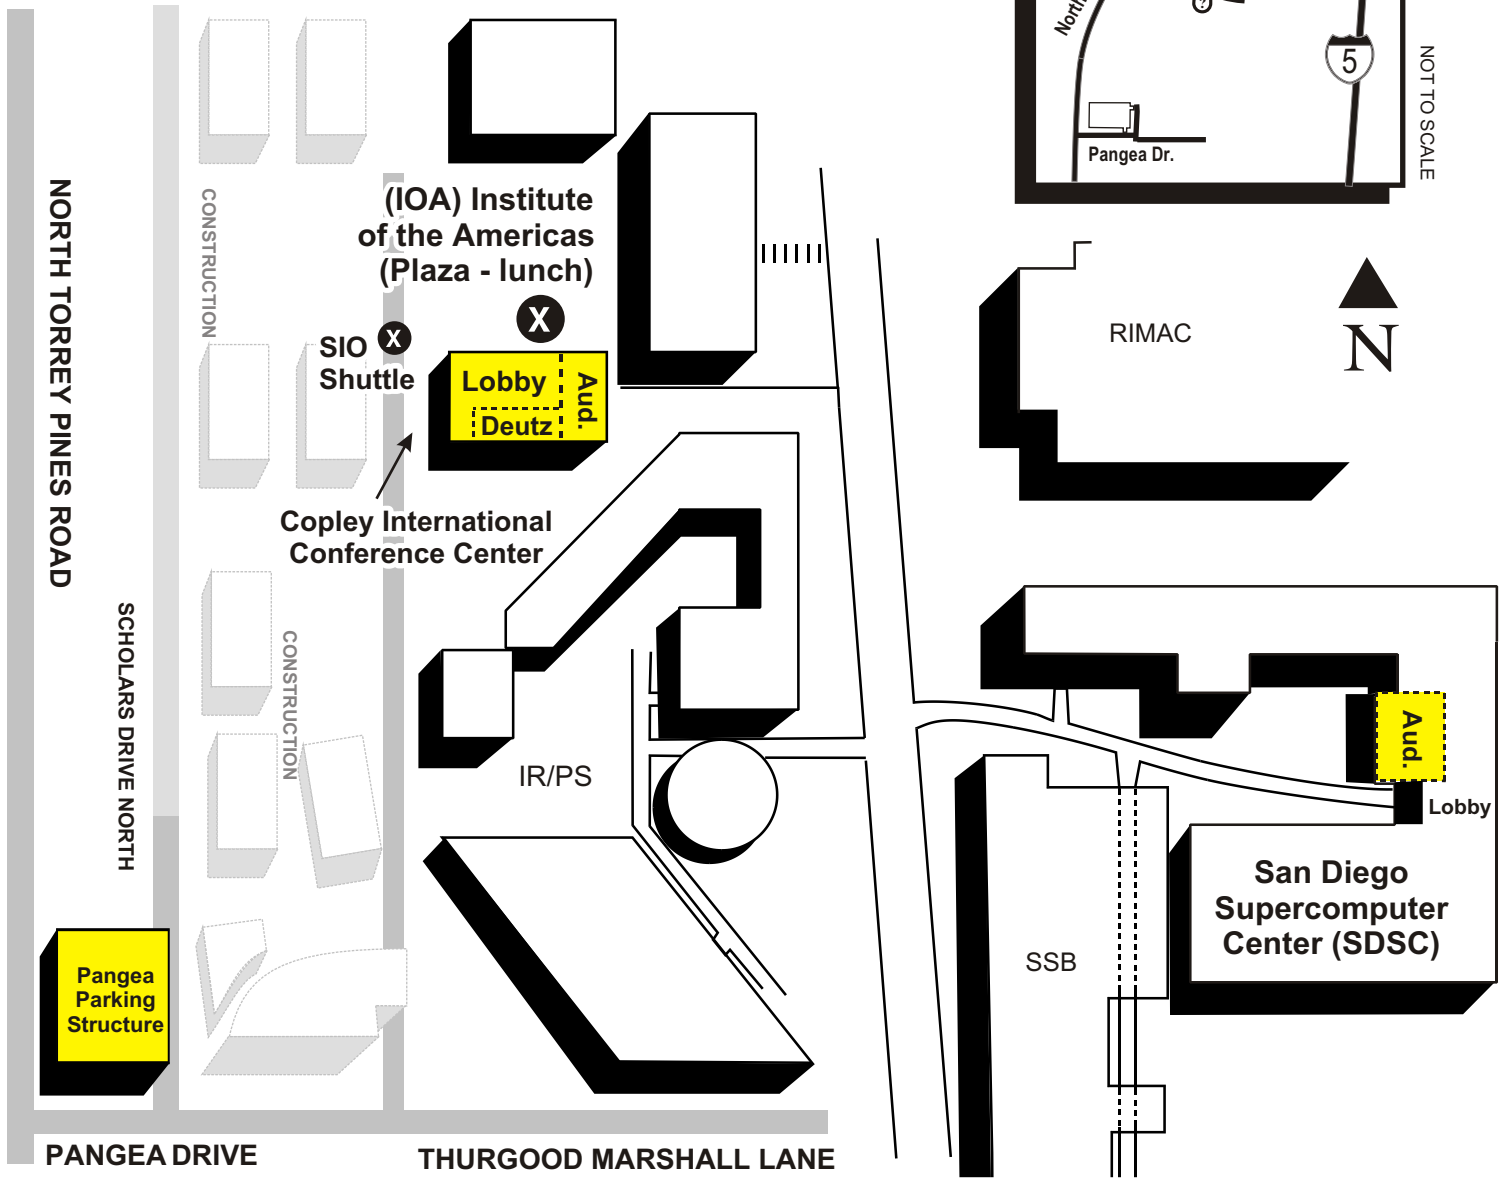

REGIONAL WORKBENCH CONSORTIUM EXPO

DEMONSTRATIONS / LOCATIONS

DEMO 1: 3D Regional Canvas for the Californias - SIO Visualization Center (take Shuttle)

DEMO 2: Online Interactive Mapping - IOA Copley Intl. Conf. Ctr. Main Auditorium

DEMO 3: Regional Planning Chronologies - SDSC Auditorium

DEMO 4: Regional WorkBench Consortium Overview - IOA Copley Intl. Conf. Ctr. Deutz Room